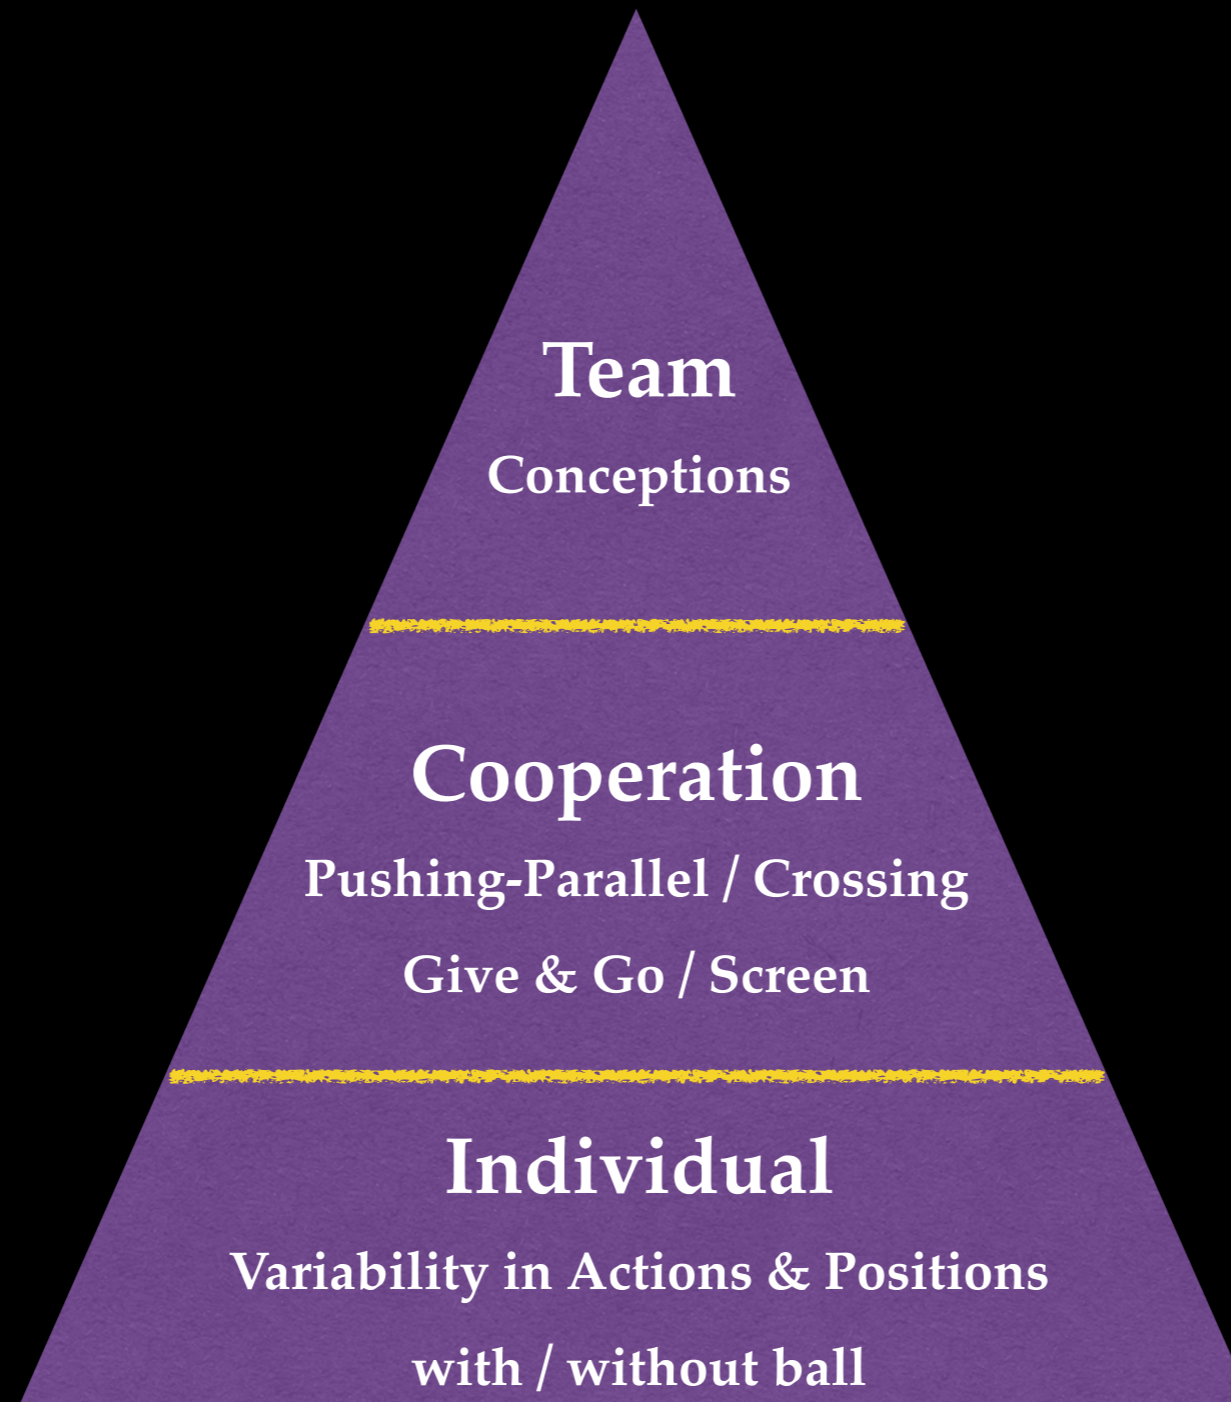

Variable defence

- **Structure & Characteristics**
- **Classification, Cooperation & Variability**
- **Wing- & Half-Defenders**

Variable defence

Structure & Characteristics

Variable defence

Structure & Characteristics

Variable defence

- **Attack teaches Defence**
- **Defence structures Attack**

Structure & Characteristics

Variable defence

- **Characteristics of offensive defence:**
 - ▶ **The defence covers the space in the depth in front of goal. The gaps between the defenders are big.**
 - ▶ **The defence offers big space for wing-players and pivot.**
 - ▶ **Open space is given inside the defence.**
 - ▶ **The ball-circulation is disturbed.**

Structure & Characteristics

Variable defence

- **Characteristics of defensive defence:**
 - ▶ **The defence covers the space in the width in front of goal. The gaps between the defenders are small.**
 - ▶ **The defence offers few space for wing-players and pivot.**
 - ▶ **Open space is given in front of the defence.**
 - ▶ **The ball-circulation ist not disturbed.**