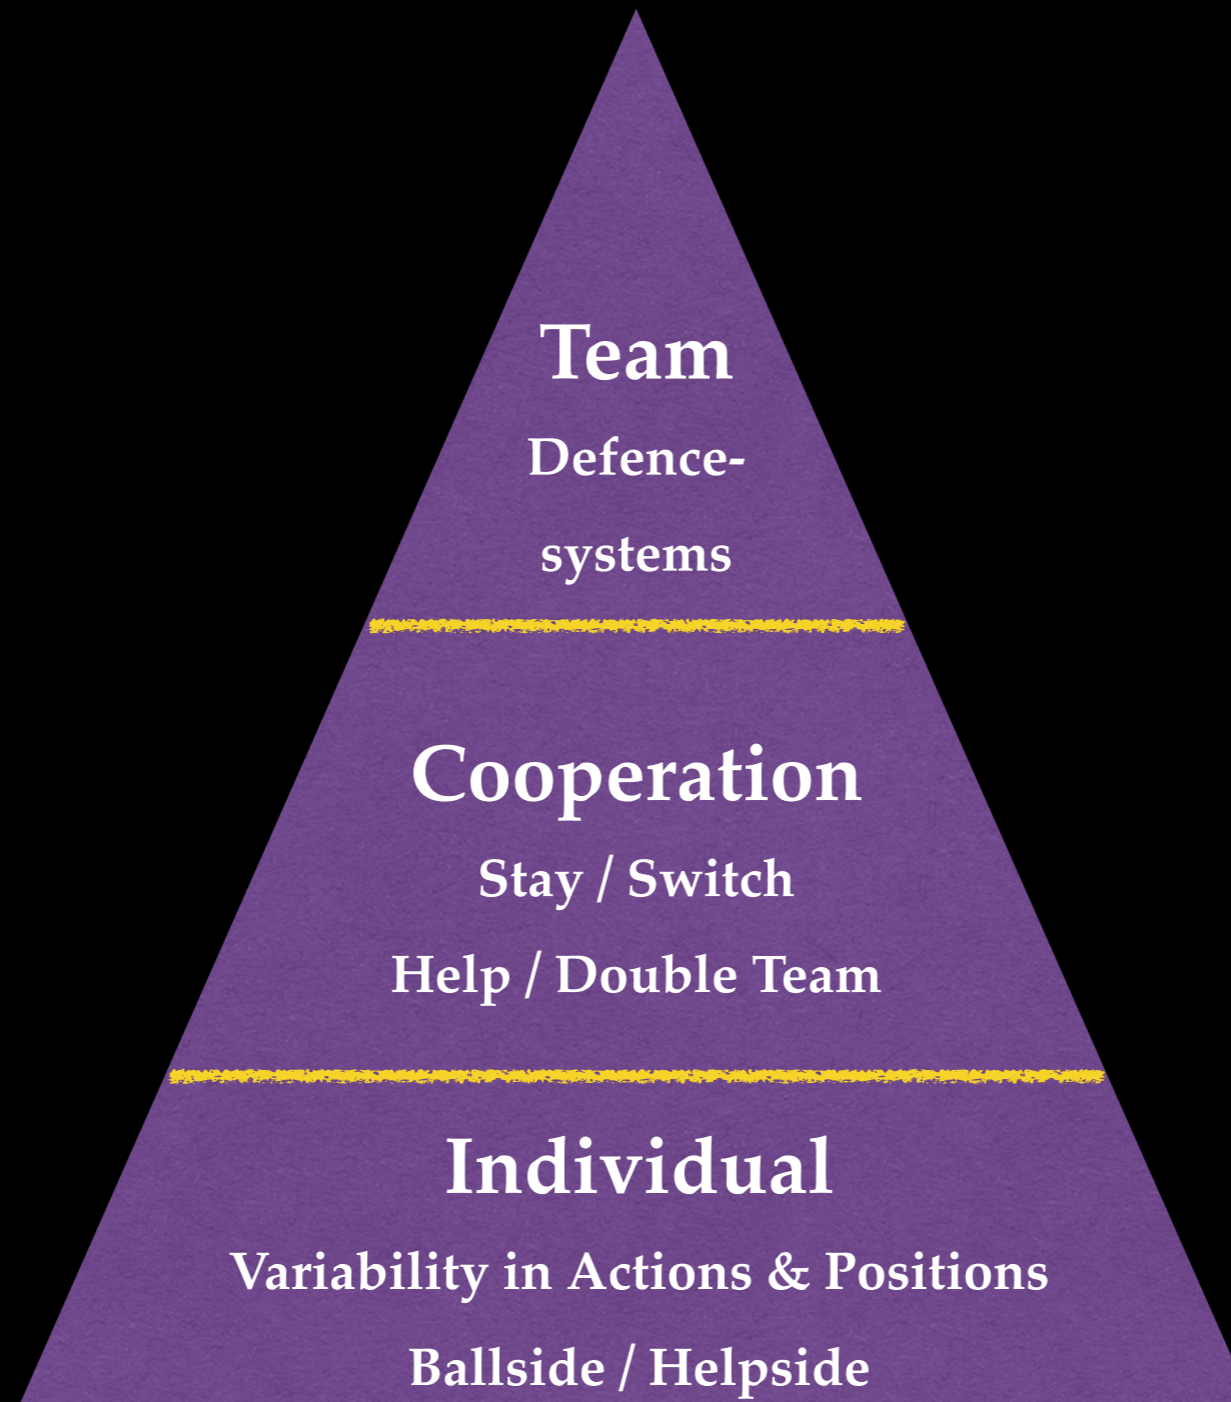

Variable defence

- **Structure & Characteristics**
- **Classification, Cooperation & Variability**
- **Wing- & Half-Defenders**

Variable defence

Structure & Characteristics

Variable defence

Structure & Characteristics

Variable defence

- **Attack teaches Defence**
- **Defence structures Attack**

Structure & Characteristics

Variable defence

- **Characteristics of offensive defence:**
 - ▶ **The defence covers the space in the depth in front of goal. The gaps between the defenders are big.**
 - ▶ **The defence offers big space for wing-players and pivot.**
 - ▶ **Open space is given inside the defence.**
 - ▶ **The ball-circulation is disturbed.**

Structure & Characteristics

Variable defence

- **Characteristics of defensive defence:**
 - ▶ **The defence covers the space in the width in front of goal. The gaps between the defenders are small.**
 - ▶ **The defence offers few space for wing-players and pivot.**
 - ▶ **Open space is given in front of the defence.**
 - ▶ **The ball-circulation ist not disturbed.**