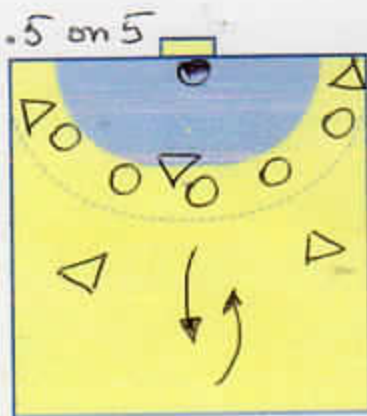

① touch down
 - different rules

- Fastbreak
- speed/ coordination
- offensive basic tactical intentions
- Team tactic organisation

① Touch down / 2 teams
 1 b/ - tactical intentions.

② Wide space / small group
 Cooperation / speed
 Basic tactical intentions.

- 2 on 2, 3 on 3
- Coll. fastbreak / retreat with different rules
- space / ball / pass ...
- Cooperation with GK
- 4 on 4 -
- space / pass / dribbling

③ - 5 on 5 -
 team organisation :
 space / tactic intentions /
 speed reaction ...
 - spec. rules / ball.

④ 6 on 6
 - def. 6:0
 - def 5-1
 • Def → Fastbreak → Attack
 → Retreat.
 - throw off (if goal)
 → no goal / quick retreat.