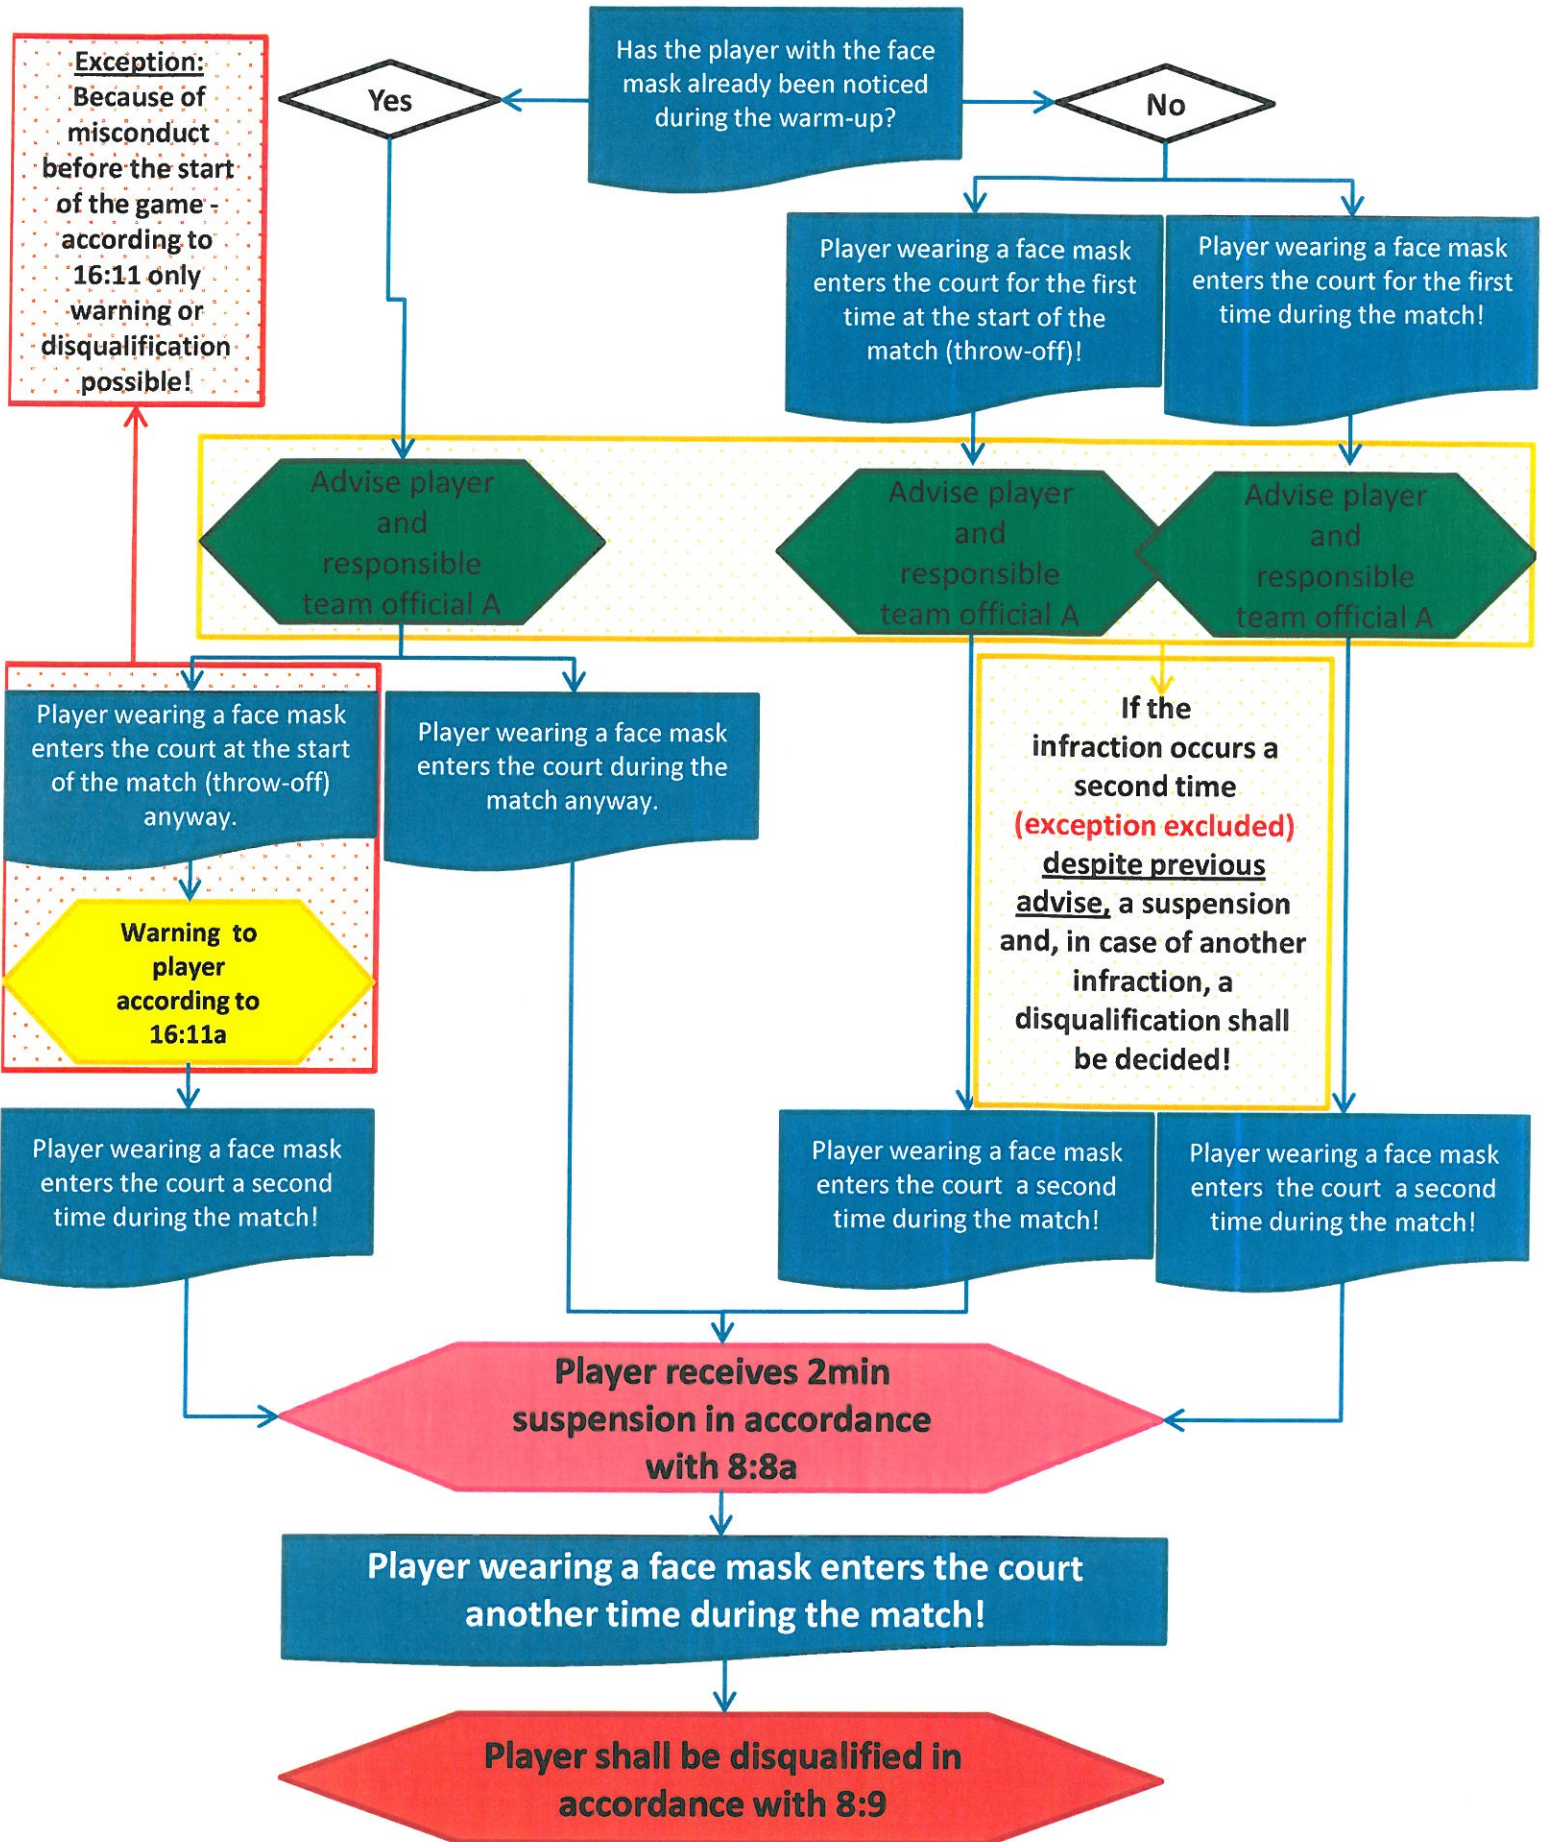

Player with face mask – Recommended actions for referees*

* If other dangerous objects as referred to in 4:9 cause the named infringements, the recommendations will basically apply in that same manner.