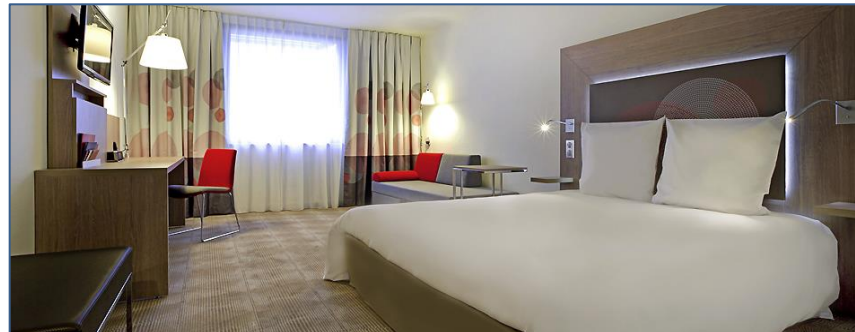

 SHERATON KRAKÓW

 Category: *****

Team Hotel:

 DoubleTree by HILTON

 Category: ****

MEN'S EHF
EURO
2016
POLAND

DISTANCES

-  Team hotel
-  EHF hotel
-  ZPRP hotel