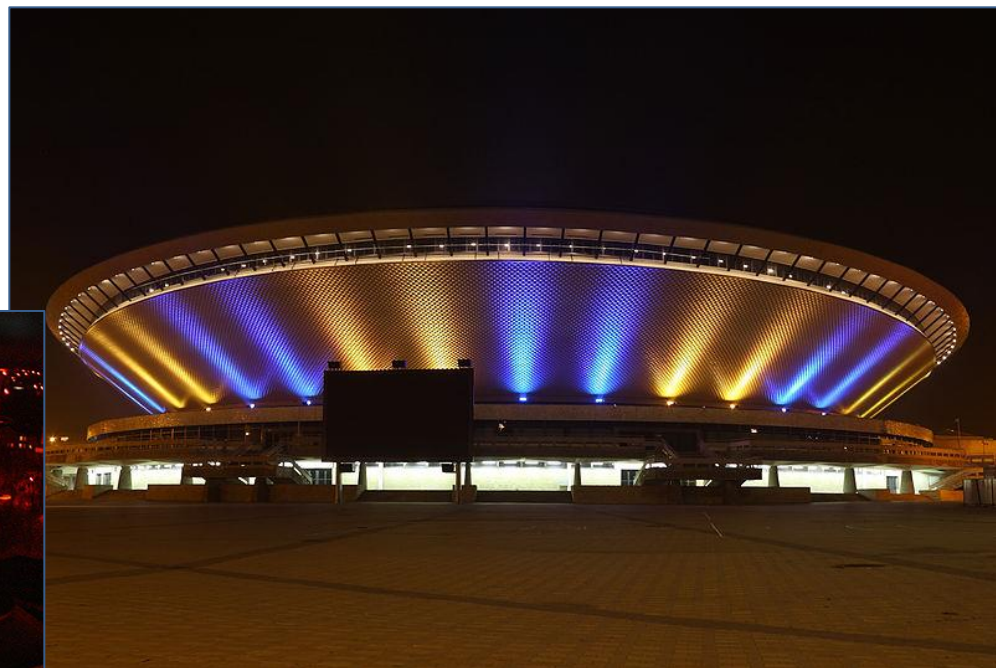

-  City Center
-  Airport
-  Arena Kraków- playing hall

MEN'S EHF
EURO
2016
POLAND

KATOWICE

 Preliminary Round Group B (CRO, ISL, BLR, NOR)

MEN'S EHF
EURO
2016
POLAND

SPODEK ARENA

Capacity:

 11.000 spectators