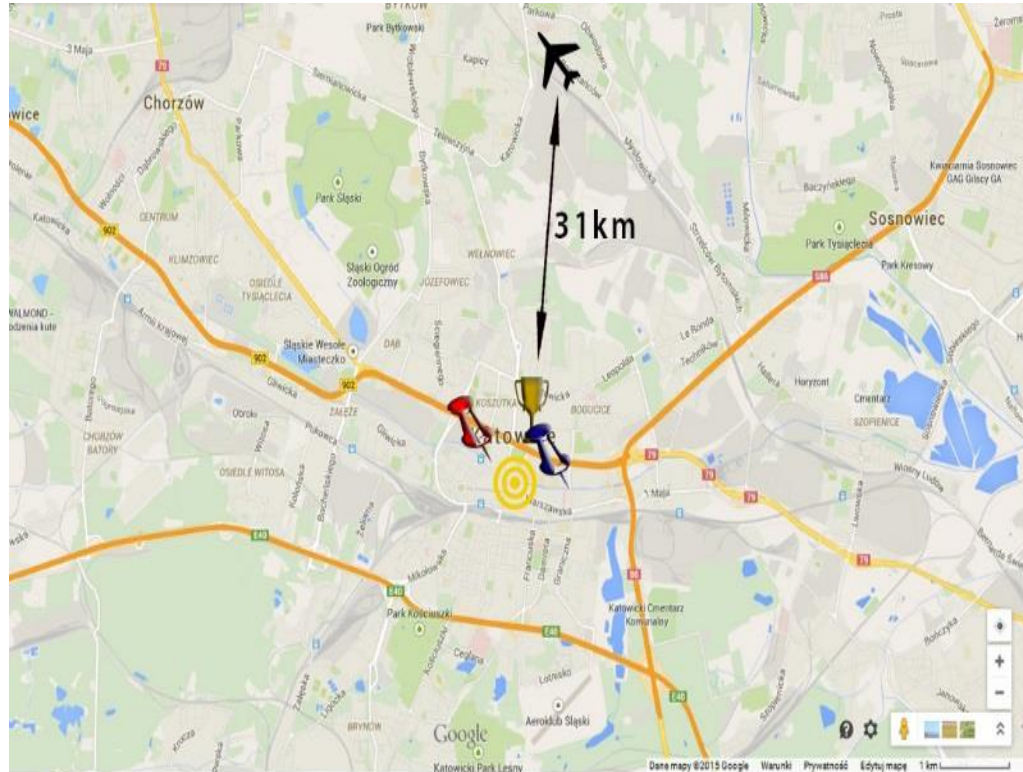

Team hotel

EHF hotel

Spodek- playing hall

City Center

Airport

MEN'S EHF
EURO
2016
POLAND

WROCLAW

- Preliminary Round Group C (ESP, SWE, GER, SLO)
- Main Round Group II
- Placement Matches