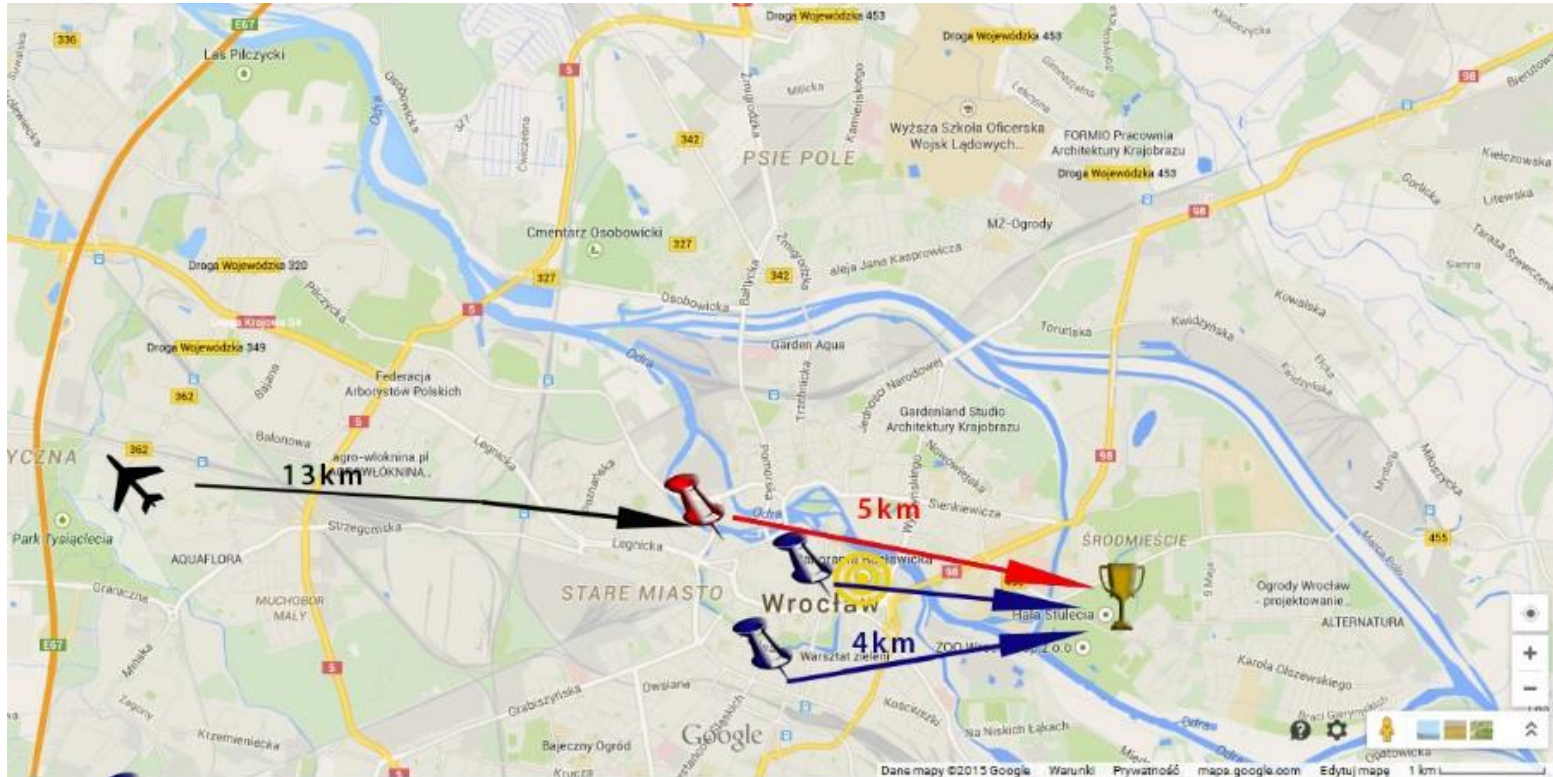

- Sofitel Old Town
- Category: *****

Team Hotel I:

- IBIS STYLES
- Category: ***

Team Hotel II:

- Mercure Wroclaw Centrum
- Category: *****

MEN'S EHF
EURO
2016
POLAND

DISTANCES

Team hotel