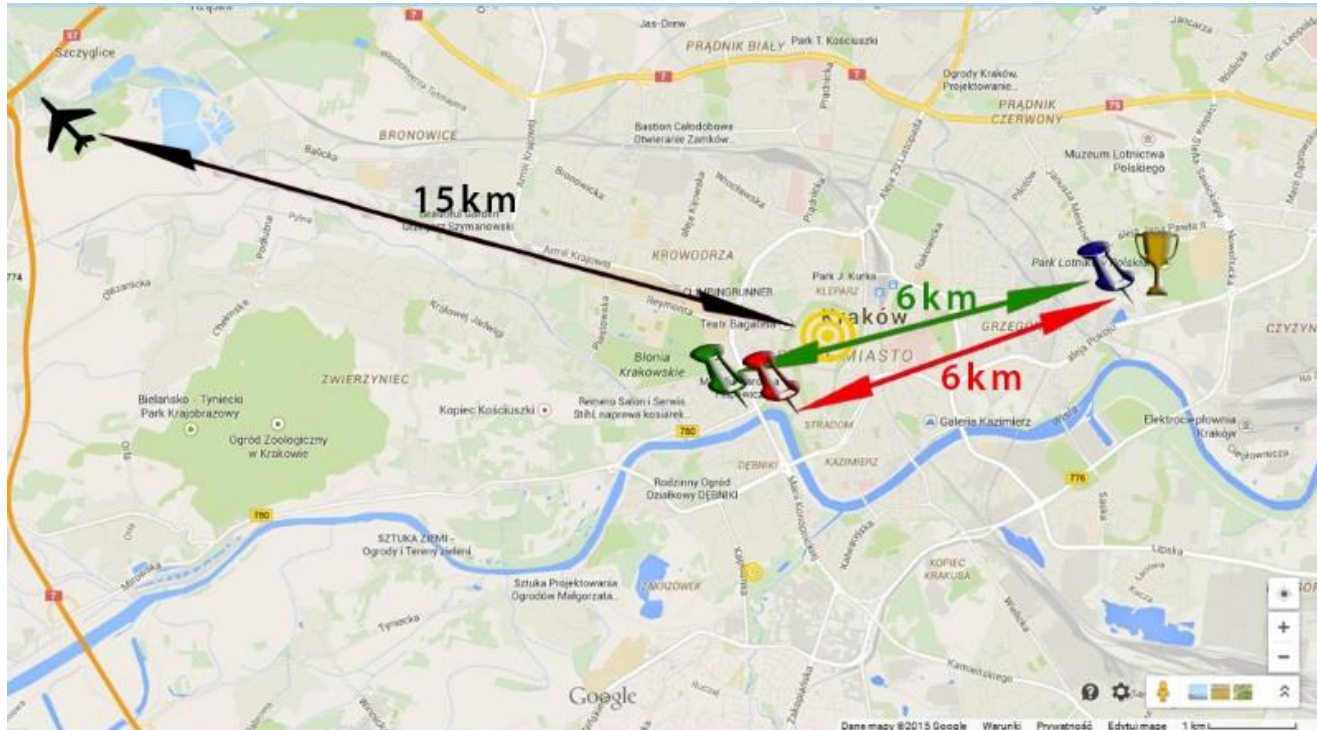

 SHERATON KRAKÓW

 Category: *****

Team Hotel:

 DoubleTree by HILTON

 Category: ****

MEN'S EHF
EURO
2016
POLAND

DISTANCES

-  Team hotel
-  EHF hotel
-  ZPRP hotel