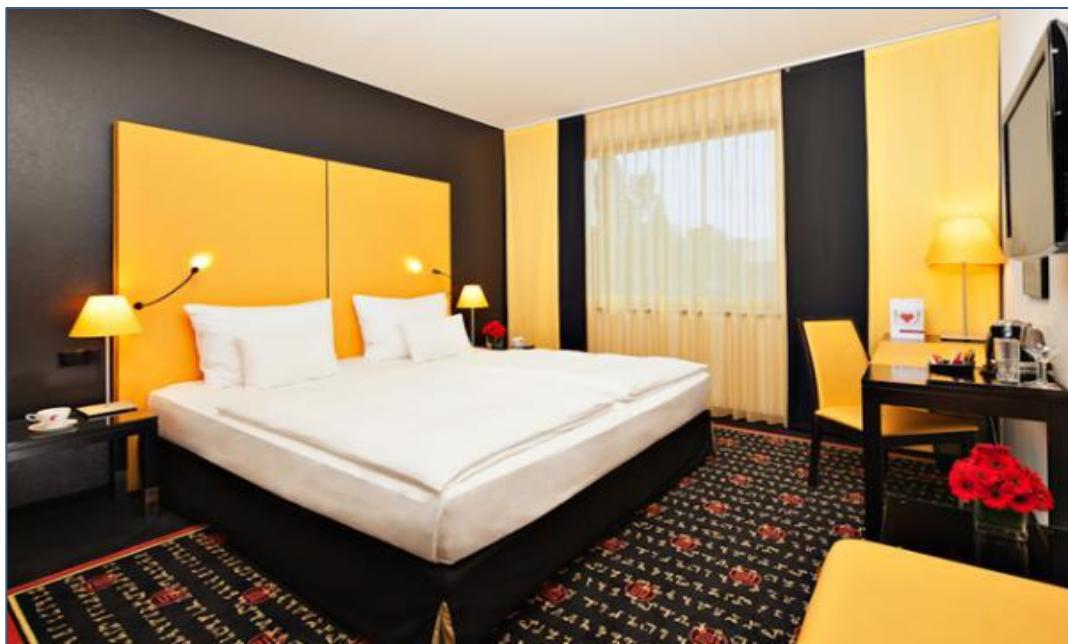

MEN'S EHF
EURO
2016
POLAND

HOTELS

EHF Hotel:

-  Hotel Angelo
-  Category: ****

Team Hotel:

-  Hotel Novotel Katowice Centrum
-  Category: ****

MEN'S EHF
EURO
2016
POLAND

DISTANCES