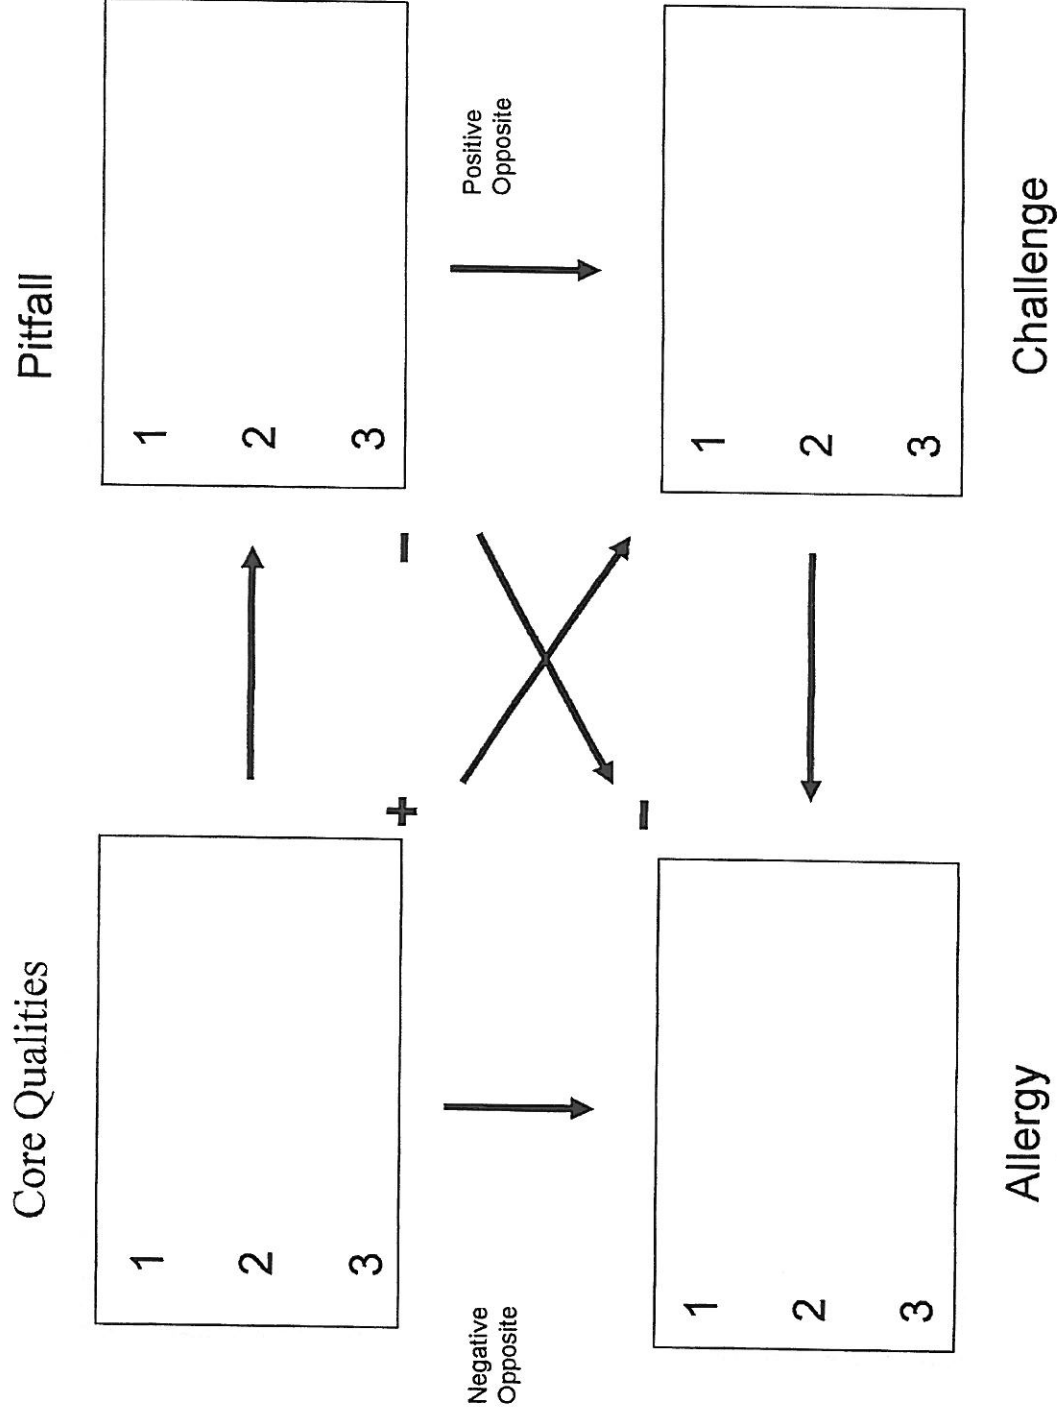

Core Qualities Referee

Bert Bouwer Handball the Game
Coaching & Leadership