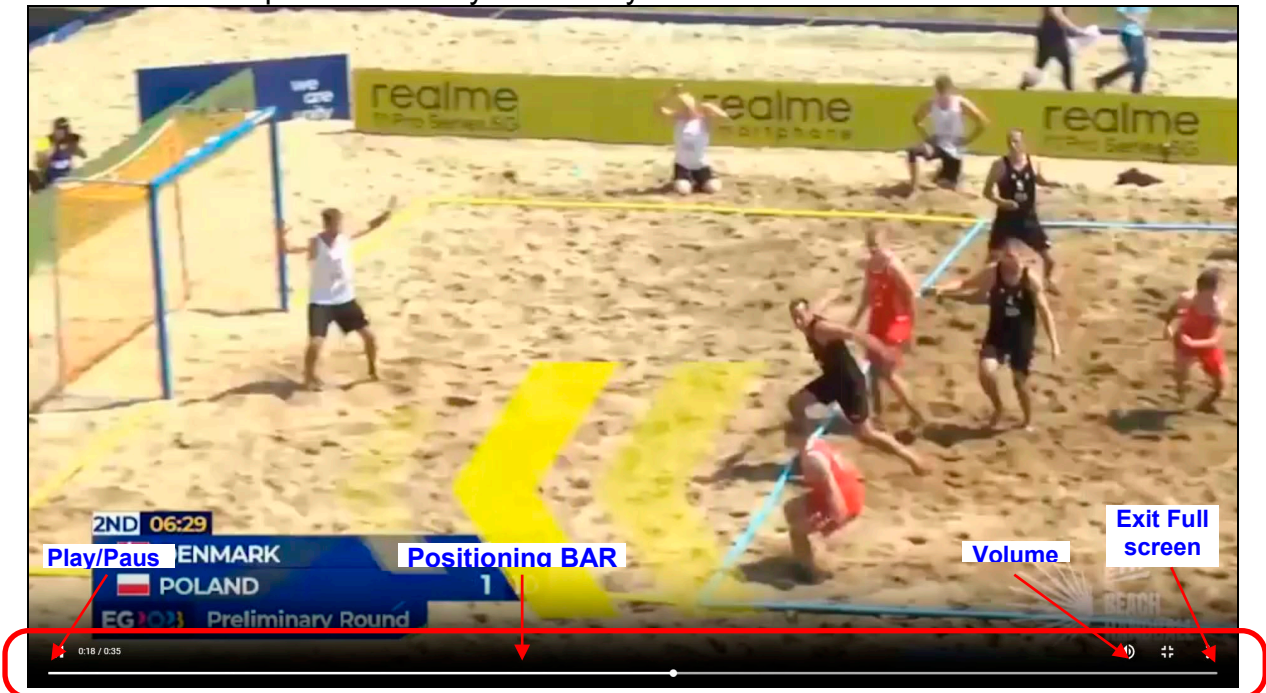

4. **All Page.** Click on the “LOGO” button to go to the main Page.

5. **Video Page.** Move right and/or left with the arrows, and Click on the thumbnails to see the video you wish to watch. **Doble click on the video to show full screen.**

6. **Video Page.** Above each video, you will see the name corresponding Category and video's number. **Click to display** and see the text of the video.

- Video page.** To select another video move right and/or left with the arrows, and Click on the thumbnails to see the video you wish to watch. **Doble click on the video or full screen button to show full screen.**

- Video buttons.** Click on video buttons to control the video. These buttons may vary depending on the browser used (Here you see them with Google Chrome).

9. **Full screen.** To exit full screen:

- Double click on left mouse button,
- Click on “Exit full screen” button,
- Or press “Esc” key on the keyboard.