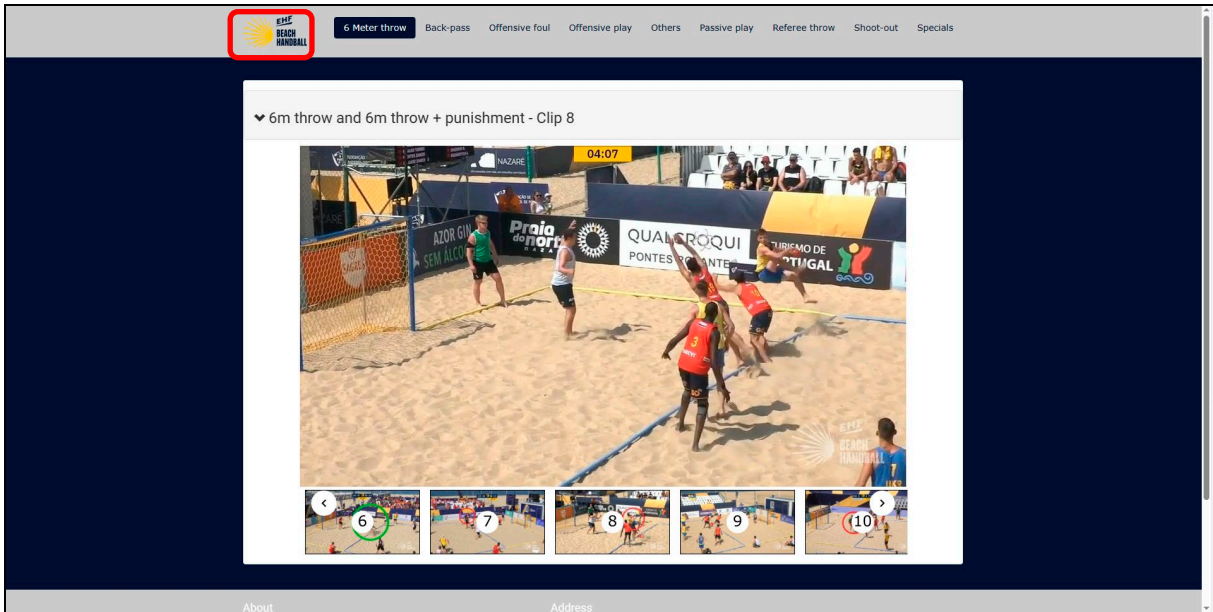

4. **All Page.** Click on the “LOGO” button to go to the main Page.