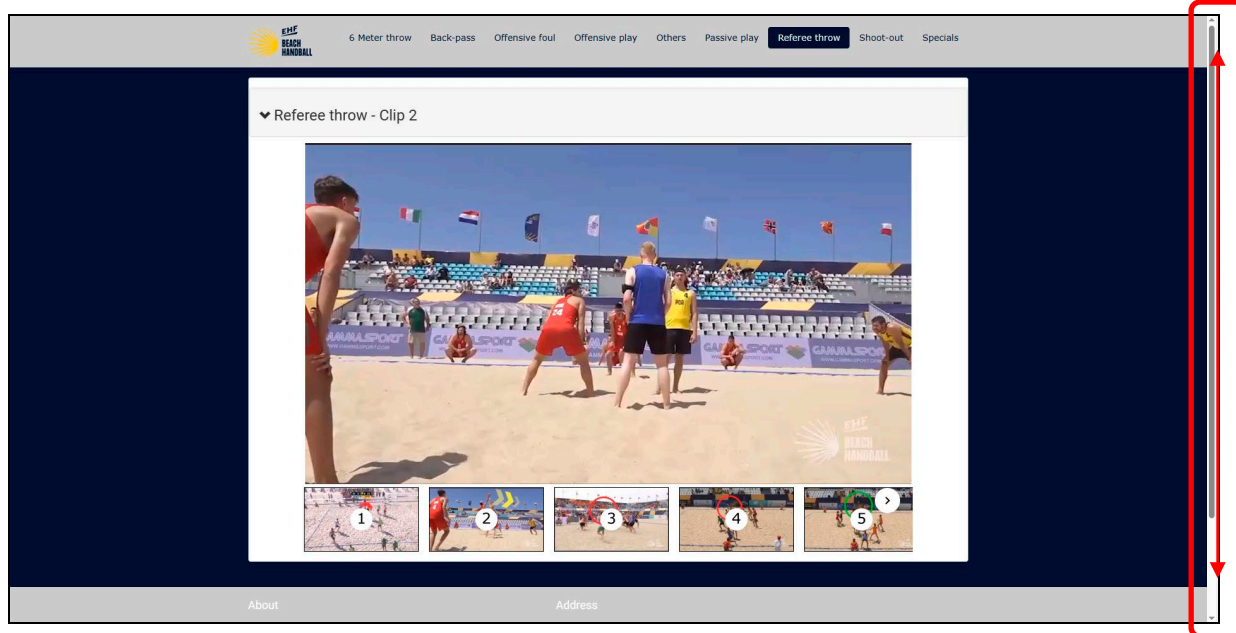

### \* To Open “Beach Handball Referee Teaching Material 2023” in local:

- Double Click in “index.html”

We recommend using Mozilla Firefox, Google Chrome or Safari Web browsers.

1. **Main/Category Page.** Click on the “LOGO” button to go to the main Page.

2. **All Page.** Move up and/or down to show all information. You may use the mouse wheel up and/or down to scroll through the page.

3. **All Page.** At the end of each page, you have corresponding information.