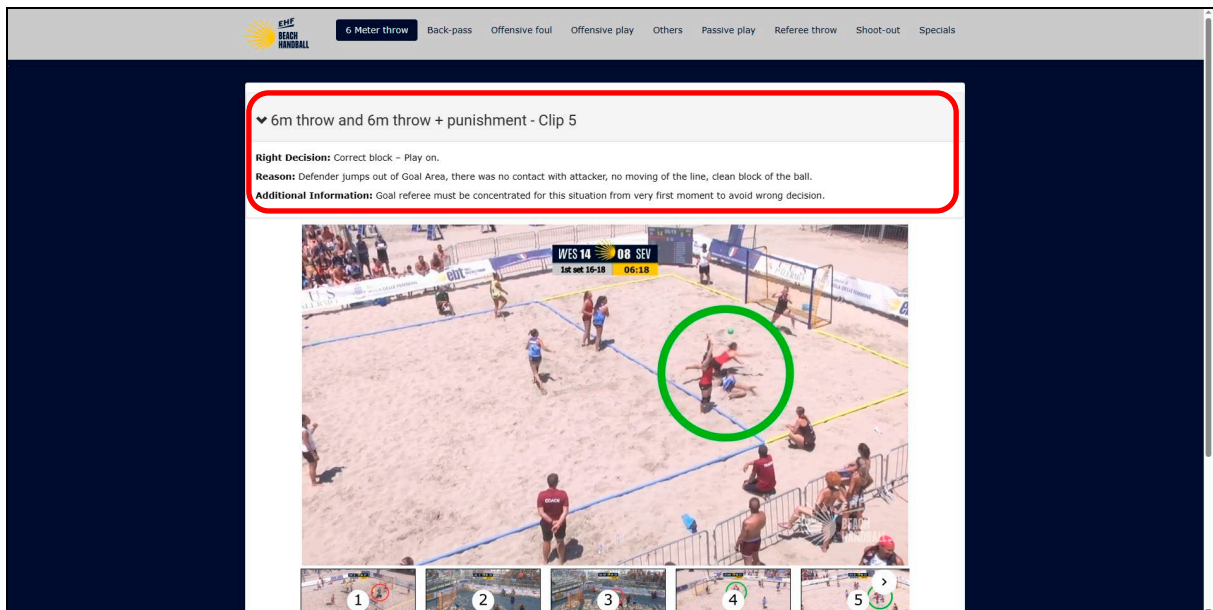

6. **Video Page.** Above each video, you will see the name corresponding Category and video's number. **Click to display** and see the text of the video.