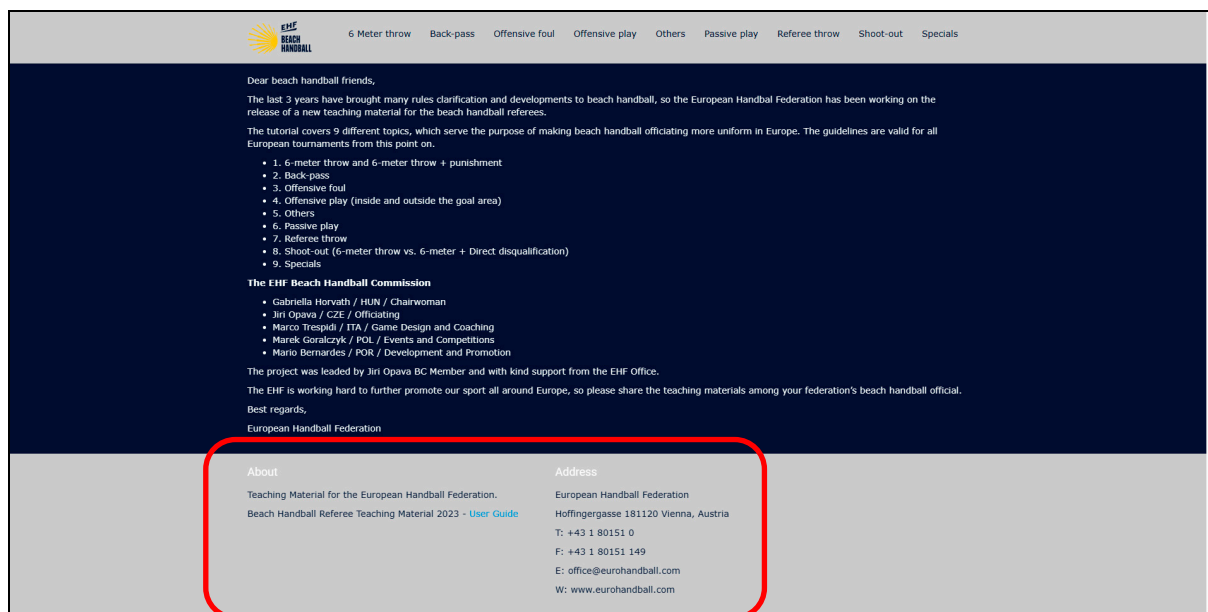

3. **All Page.** At the end of each page, you have corresponding information.