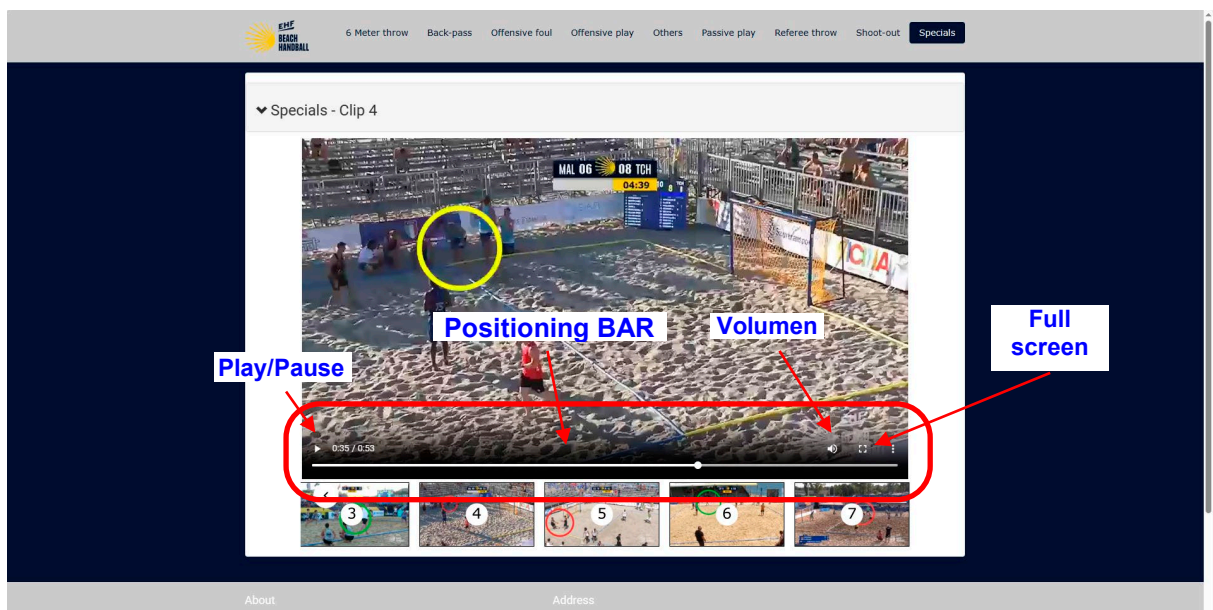

1. **Video buttons.** Click on video buttons to control the video. These buttons may vary depending on the browser used (Here you see them with Google Chrome).