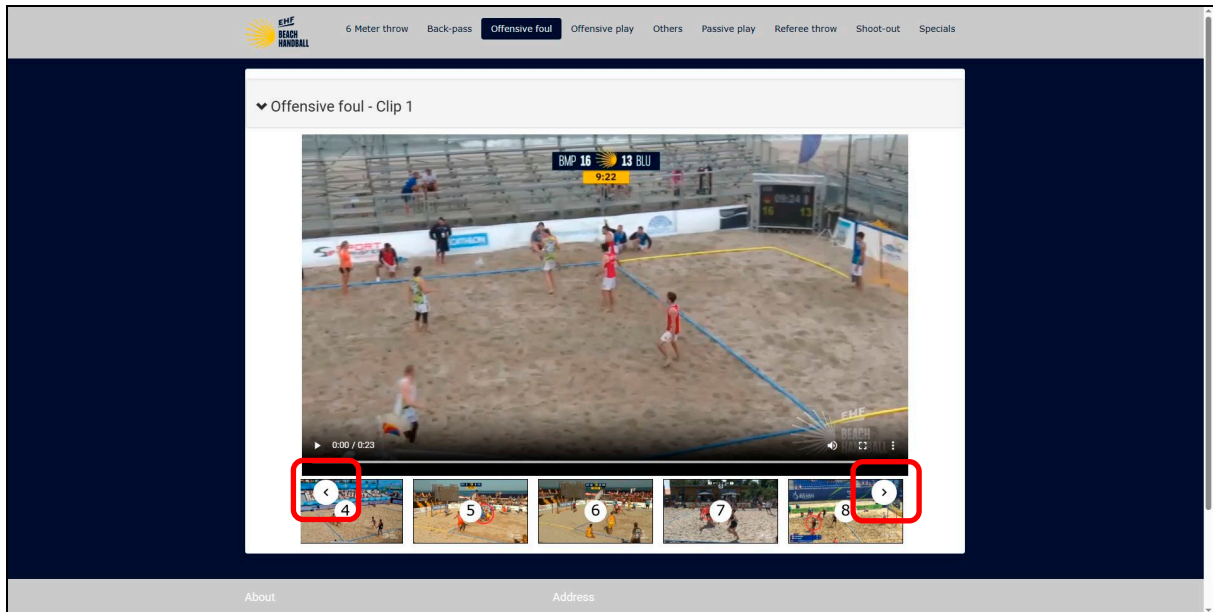

2. **All Page.** Move up and/or down to show all information. You may use the mouse wheel up and/or down to scroll through the page.

3. **All Page.** At the end of each page, you have corresponding information.

4. **All Page.** Click on the “LOGO” button to go to the main Page.

5. **Video Page.** Move right and/or left with the arrows, and Click on the thumbnails to see the video you wish to watch. **Doble click on the video to show full screen.**