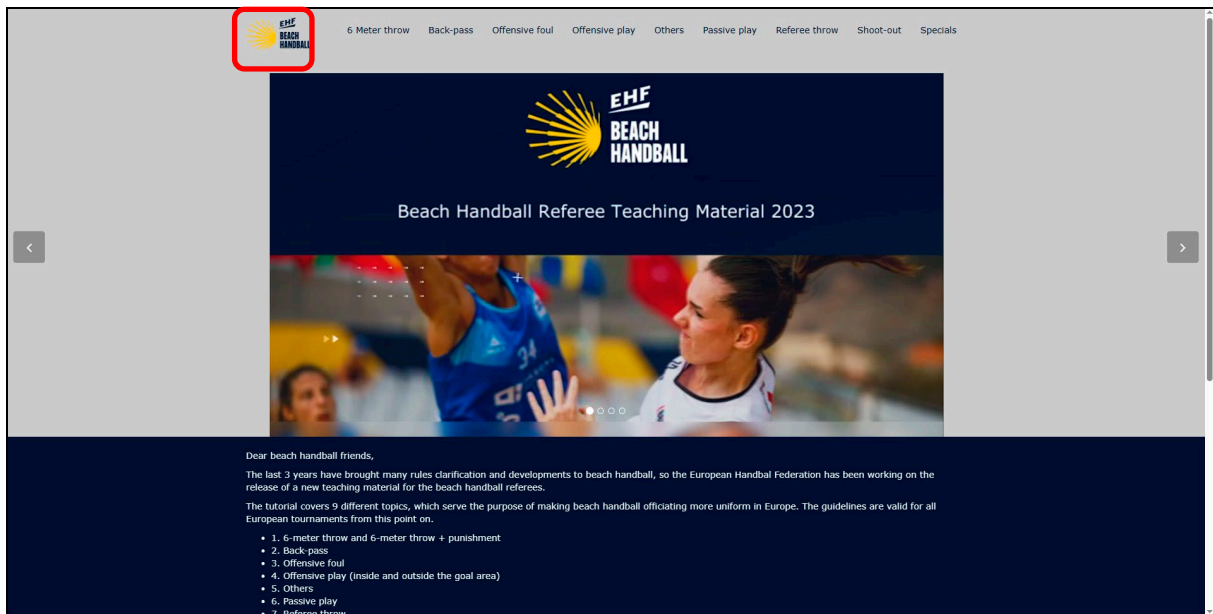

1. **Main/Category Page.** Click on the “LOGO” button to go to the main Page.