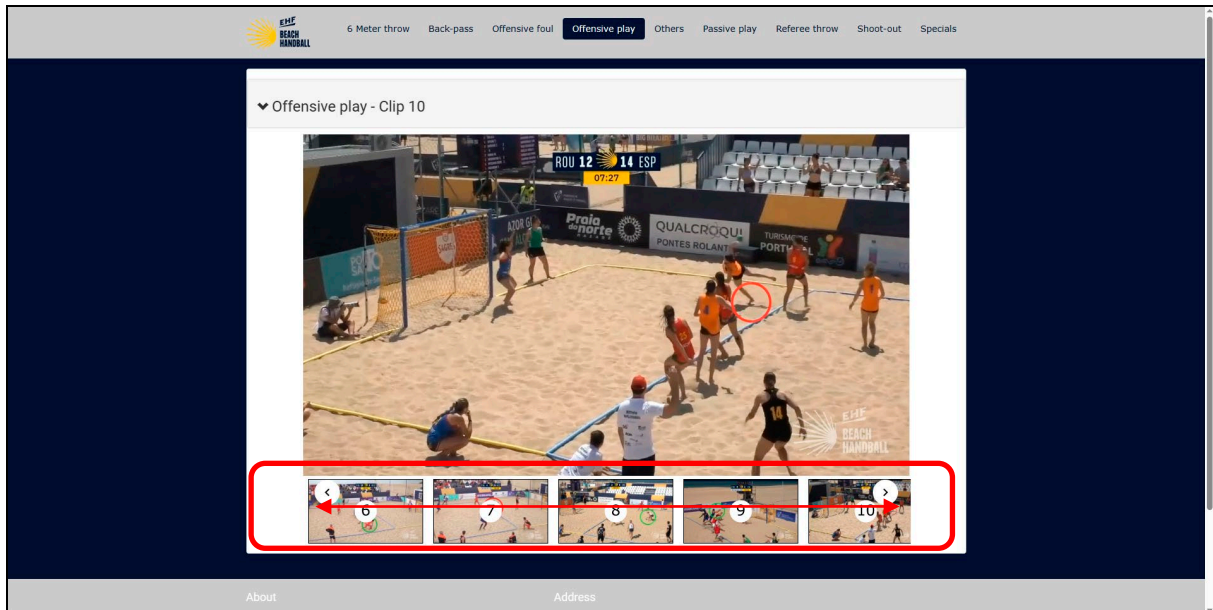

4. **All Page.** Click on the “LOGO” button to go to the main Page.

5. **Video Page.** Move right and/or left with the arrows, and Click on the thumbnails to see the video you wish to watch. **Doble click on the video to show full screen.**

6. **Video Page.** Above each video, you will see the name corresponding Category and video's number. **Click to display** and see the text of the video.

- Video page.** To select another video move right and/or left with the arrows, and Click on the thumbnails to see the video you wish to watch. **Doble click on the video or full screen button to show full screen.**